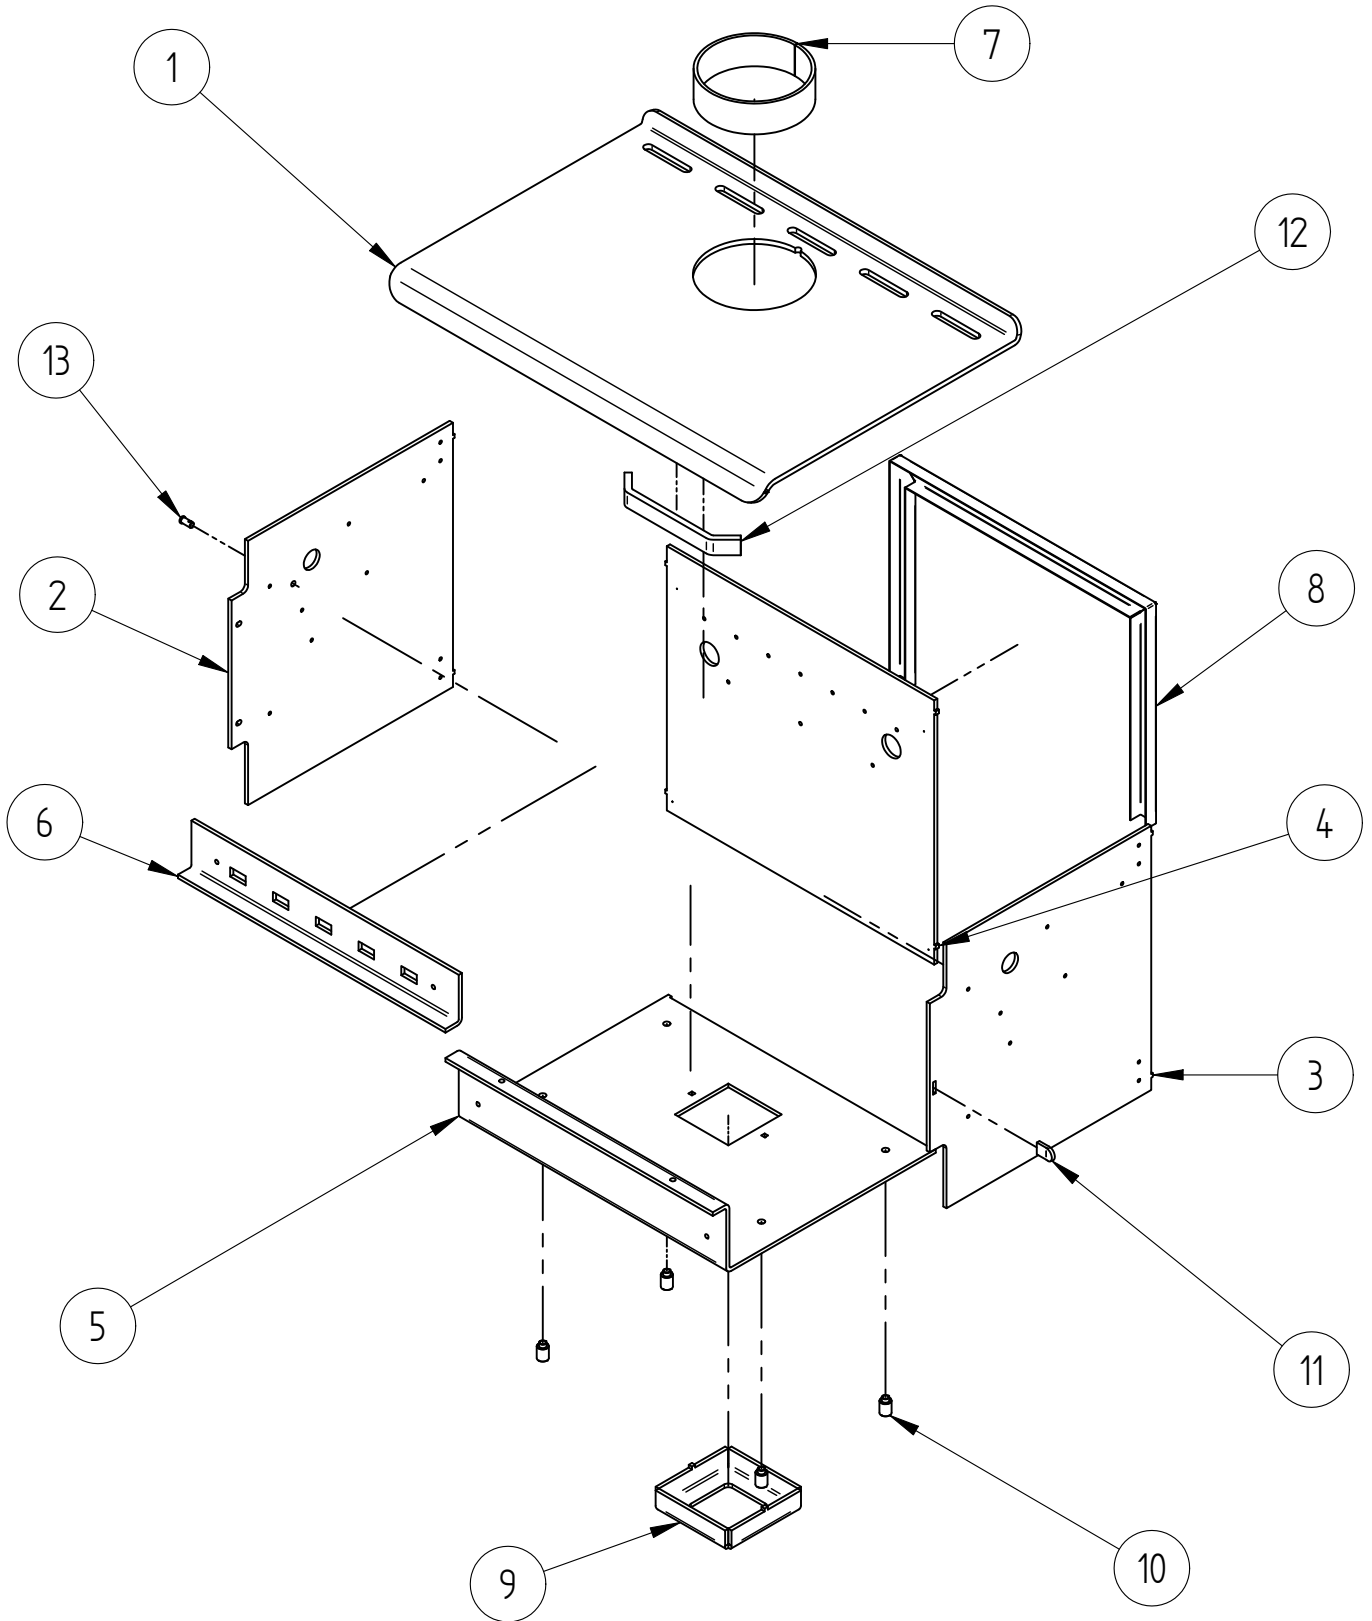

FIREBOX DETAILS

When ordering PLEASE QUOTE PART ID, MODEL Number & DESCRIPTIONS, NOT ITEM Number
determining left hand side from viewing position

FIRE BOX : 983201				
Item	Part ID	Models	Descriptions	Qty
		983917		
1	983202	-	R5000 8mm RADIANT COOK TOP	1
2	983261	-	R5000 F/B LEFT HAND PANEL	1
3	983262	-	R5000 - F/B RIGHT HAND PANEL	1
4	983263	-	R5000 F/B REAR PANEL	1
5	983204	-	R5000 F/B BOTTOM NZ	1
6	983205	-	R5000 F/B FRONT TOP PANEL	1
7	MET00120	-	SPIGOT	1
8	983233	-	R5000 REAR F/B CHANNEL	1
9	983235	-	R5000 F/B ASH DUMP CAVITY	1
10	MET00429	-	FIREBOX BUSH - SPIGOTED	4
11	983049	-	TAB-DOOR LATCH, OSB1600	1
12	987843	-	DEFLECTOR-FLUE, F/B, TALISMAN	1
13	MIC00137	-	MIC AIRBAR PIN	1

When ordering PLEASE QUOTE PART ID, MODEL Number & DESCRIPTIONS, NOT ITEM Number
determining left hand side from viewing position