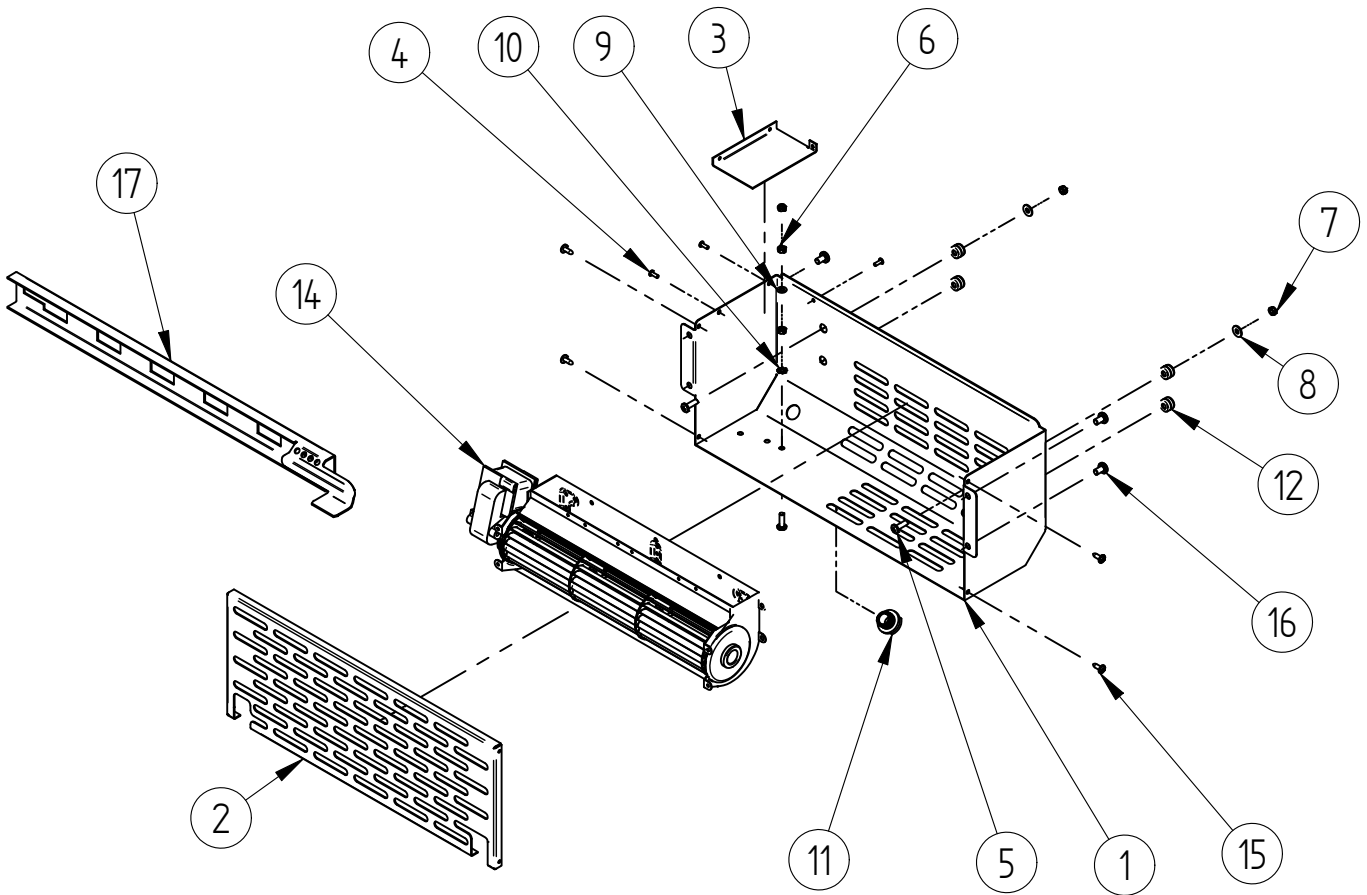

FAN BOX ASSEMBLY

When ordering PLEASE QUOTE PART ID, MODEL Number & DESCRIPTIONS, NOT ITEM Number
determining left hand side from viewing position

R5000 FAN BOX ASSAMBLY: 983916				
Item	Part ID	Models	Descriptions	Qty
		983917		
1	983237	P02	R5000 FAN CASING	1
2	983238	P02	R5000 FAN BACKING PANEL	1
3	994794	-	SHIELD FAN PANEL FERGAS F3000	1
4	524002	-	RIVET; 73 AS 4-3	3
5	521033	-	SCREW; M5X16 PAN POZI BLK	3
6	522106	-	NUT; HEX STD M5 ZP	2
7	522305	-	NUT; NYLOCK M5 ZP	3
8	523000	-	WASHER; FLAT 3/16"X1/2"X18G ZP	2
9	523028	-	WASHER; FLAT M5 BRS	1
10	523204	-	WASHER; STAR M5 EXT	1
11	529201	-	CLAMP; CABLE 16 LITTLE GRIPPER	1
12	529402	-	GROMMET; 14X6	4
14	593293	-	FAN-2 SP TANG W/F INB FERGAS 76118	1
15	521645	-	SCREW; S/T 8GX1/2" MUSH FLANGE POZI BLK	4
16	521045	-	SCREW; M6X10 PAN POZI BLK	4
17	983278	-	R5000 A/S SOFTWOOD NZ FAN	1

When ordering PLEASE QUOTE PART ID, MODEL Number & DESCRIPTIONS, NOT ITEM Number
determining left hand side from viewing position