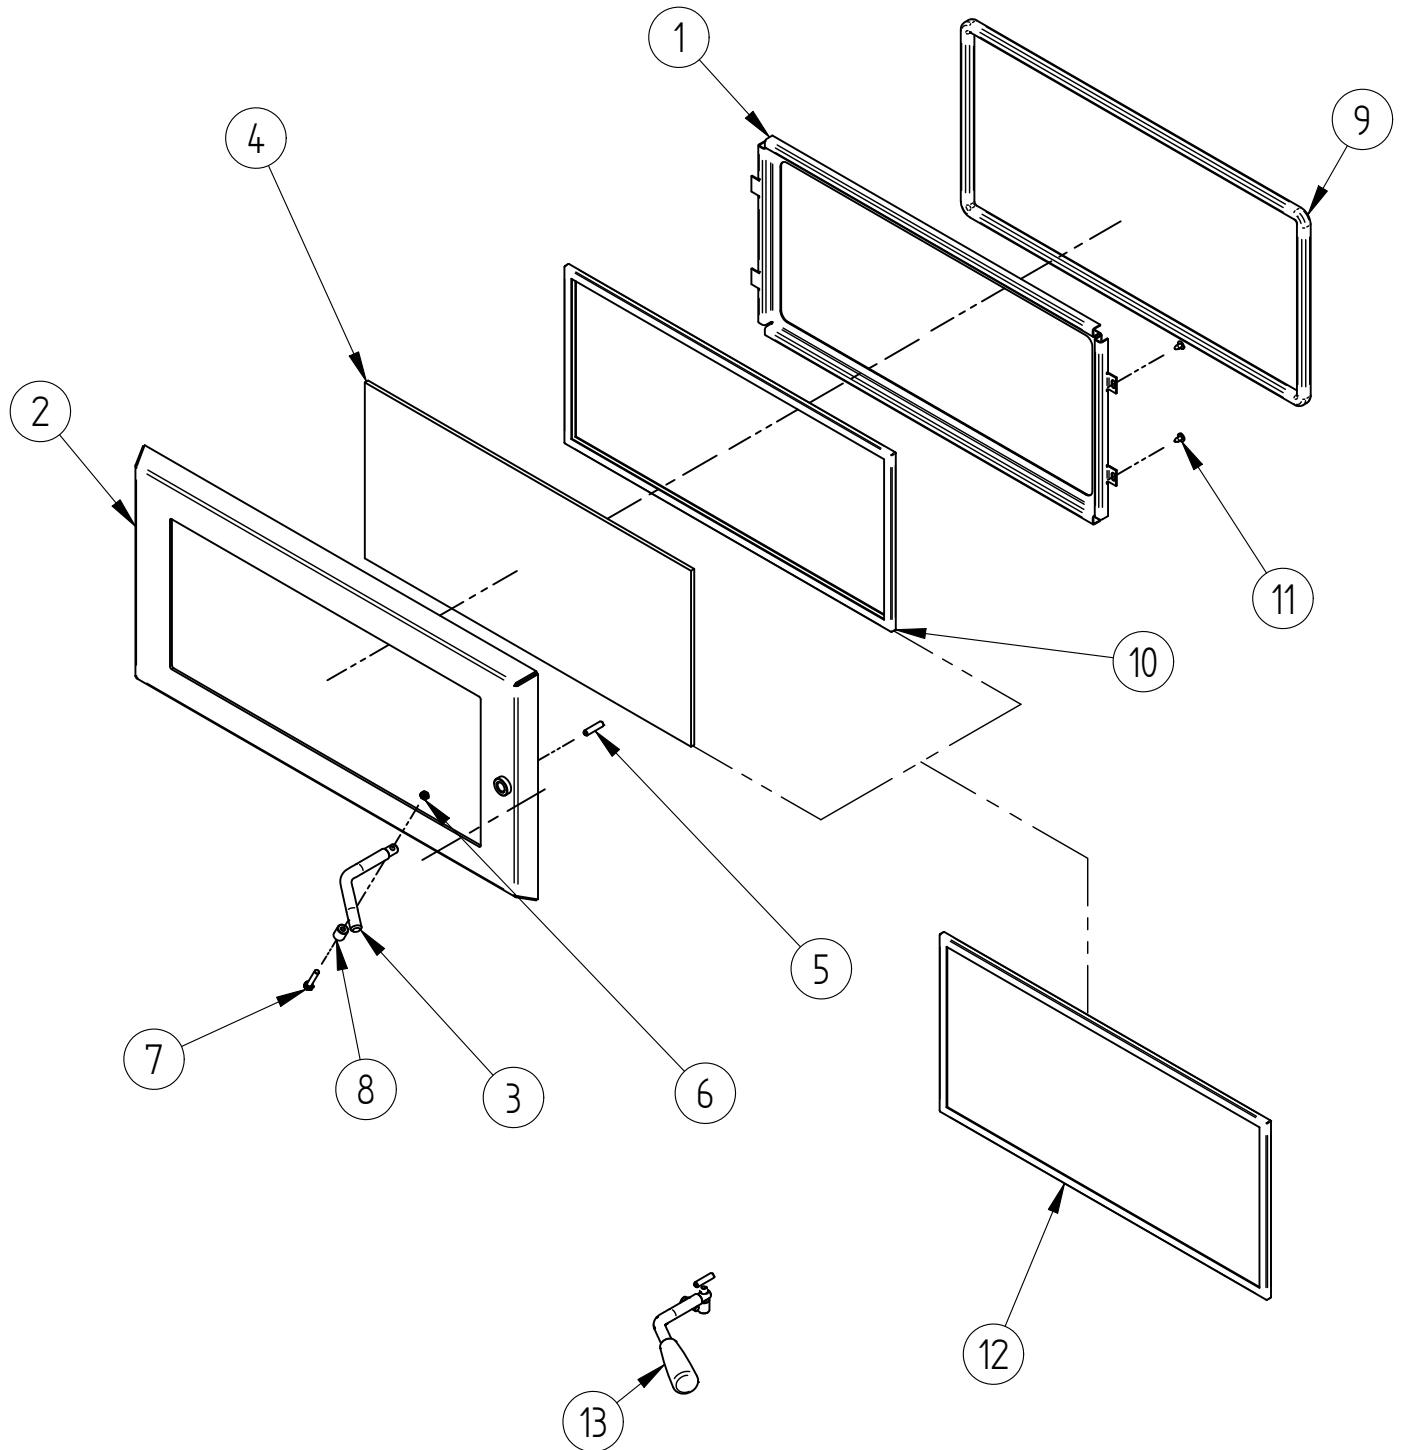

DOOR ASSEMBLY

When ordering PLEASE QUOTE PART ID, MODEL Number & DESCRIPTIONS, NOT ITEM Number
determining left hand side from viewing position

DOOR ASSEMBLY : 983231				
Item	Part ID	Models	Description	Qty
		983917		
1	PFS00034	-	PFS GLASS RETAINER	1
2	983215	V02	R5000 DOOR SUB ASSEMBLY	1
3	KRR00373	-	KRR DOOR LEVER	1
4	PFS00204	-	PFS GLASS	1
5	521704	-	SCREW; GRUB M6X25 ALLEN BLK	1
6	522901	-	NUT; BINX M5 ZP	1
7	521805	-	SCREW; CAP M5X25 ALLEN BLK	1
8	PYR00461	-	PYR HANDLE ROLLER	1
9	C14MMDR	-	DOOR ROPE 16MM X 50m ROLL (MTR)	1
10	C25MMLT	-	LADDER TAPE 25x3x50m ROLL (MTR)	1
11	521627	-	SCREW; S/T 8GX3/8" MUSH FLANGE POZI BLK	2
12*	PFS95204	-	PFS GLASS/TAPE SPARE KIT	1
13*	PYREDH	-	PYRE DOOR HANDLE ASSEMBLY	1

*Optional Sale Kit

When ordering PLEASE QUOTE PART ID, MODEL Number & DESCRIPTIONS, NOT ITEM Number
determining left hand side from viewing position