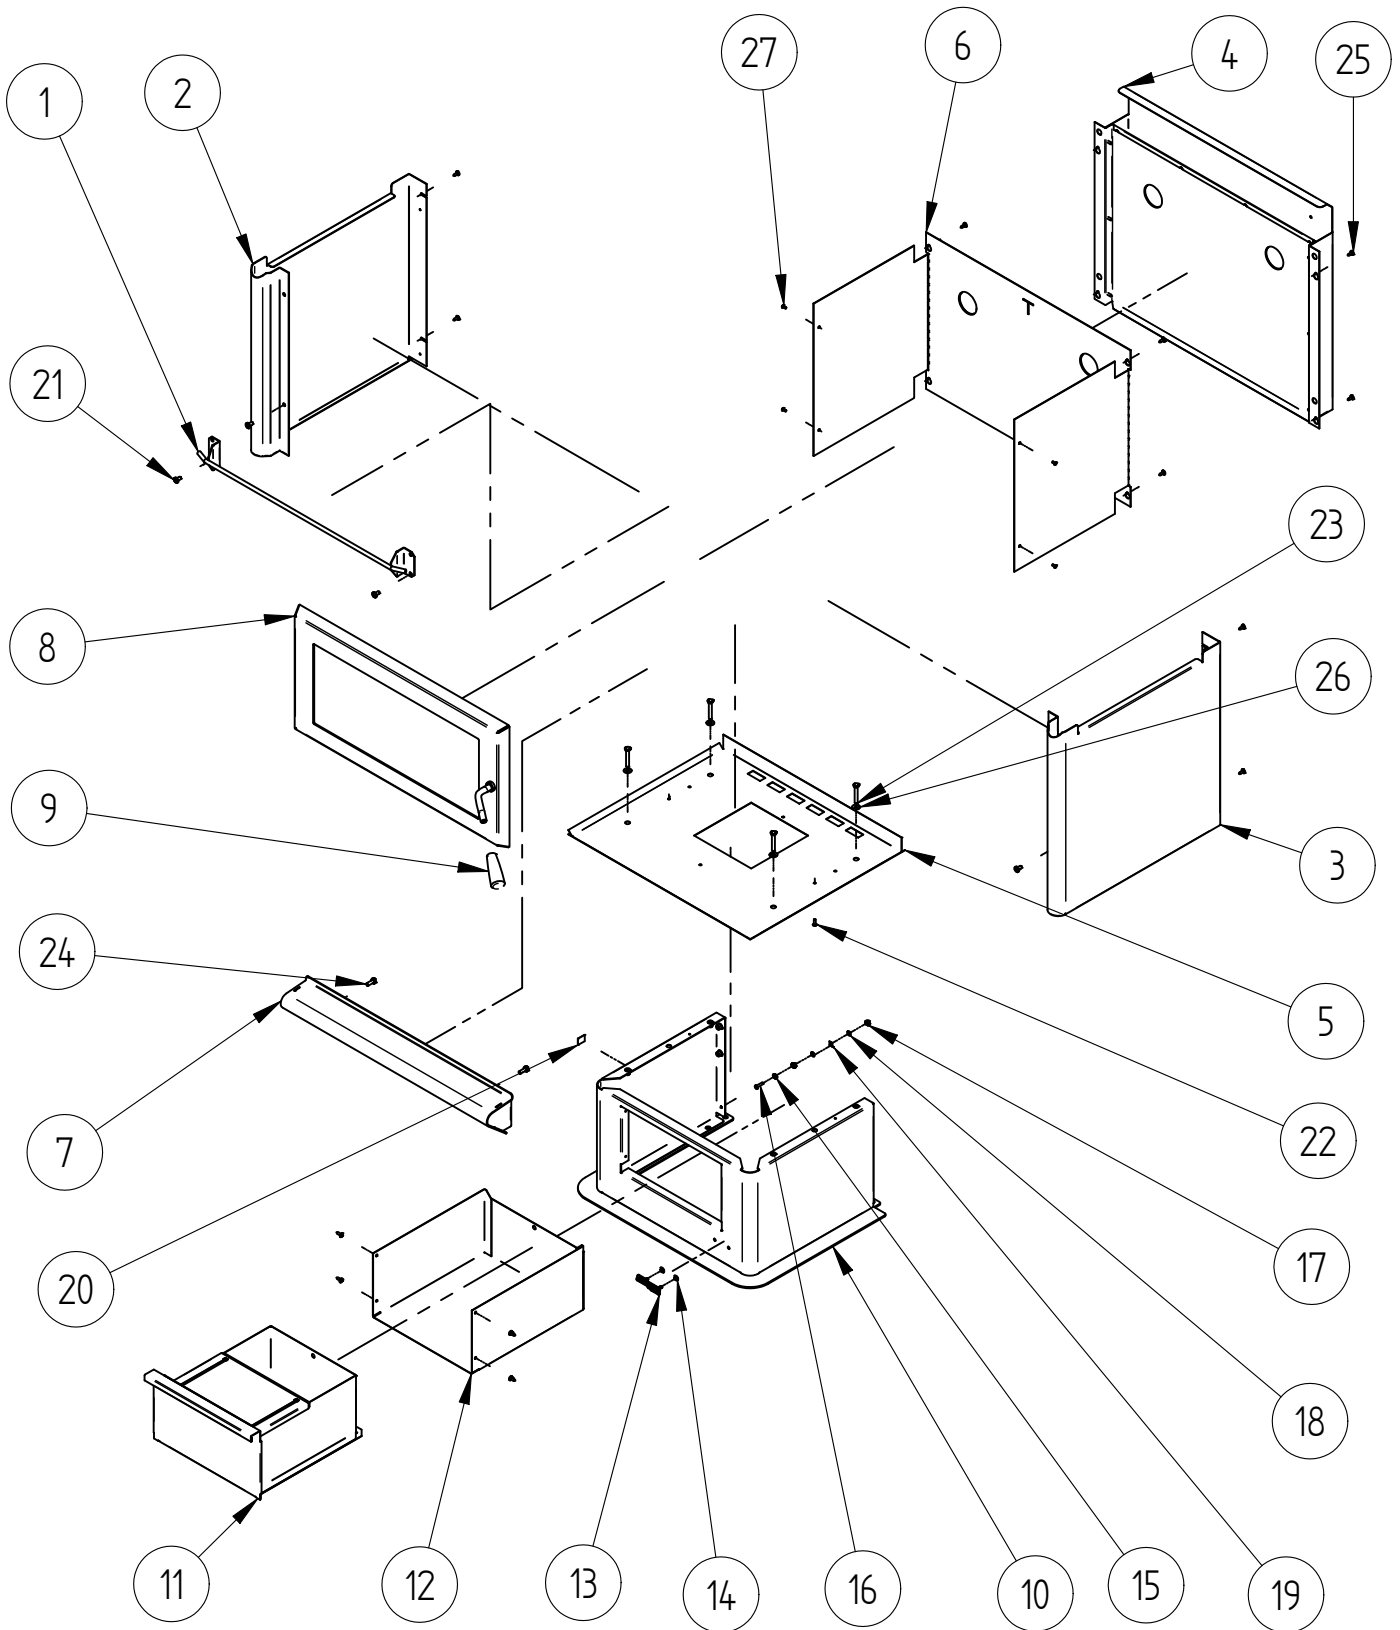

### PANELS, DOOR AND PEDESTAL

When ordering PLEASE QUOTE PART ID, MODEL Number & DESCRIPTIONS, NOT ITEM Number  
determining left hand side from viewing position

PANELS, DOOR AND PEDESTAL				
Item	Part ID	Models	Descriptions	Qty
		983917		
1	983276	V02	R5000 LOUVER ASSEMBLY	1
2	983206	V02	R5000 R/H SIDE PANEL	1
3	983207	V02	R5000 R/H SIDE PANEL	1
4	983232	V02	R5000 REAR PANEL ASSY	1
5	983208	-	R5000 BASE H/S	1
6	983210	-	R5000 HEAT SHIELD WRAP	1
7	983217	V02	R5000 ASH SHELF	1
8	983231	-	R5000 DOOR ASSY COMPLETE (SEE DOOR PAGE)	1
9	PYR00376	-	PYR DOOR HANDLE	1
10	983214	V02	R5000 WELD PEDESTAL ASSY	1
11	983248	V02	R5000 ASH DRAWER ASSY	1
12	983253	-	R5000 PED ASH DRAWER SUPPORT	1
13	587835	-	BADGE MASPORT HEATING	1
14	526009	-	CLIP; STARLOCK M4	2
15	523205	-	WASHER; STAR M4 EXT	1
16	521015	-	SCREW; M4X16 PAN SLOT ZP	1
17	522800	-	NUT; SERRATED FLANGE M4 ZP	2
18	523028	-	WASHER; FLAT M5 BRS	2
19	596602	-	TAB 6.3mm X 45DEG -4.1mm	1
20	585631	-	DECAL EARTH	1
21	521045	-	SCREW; M6X10 PAN POZI BLK	4
22	524006	-	RIVET; 73 AS 5-5	2
23	521077	-	SCREW; M6X40 HEX ZP	4
24	521076	-	SCREW; M6X16 HEX ZP	2
25	521645	-	SCREW; S/T 8GX1/2" MUSH FLANGE POZI BLK	16
26	523036	-	WASHER; FLAT 1/4"X5/8" BLK	4
27	524010	-	RIVET; 73 AS 4-3 LONG	4