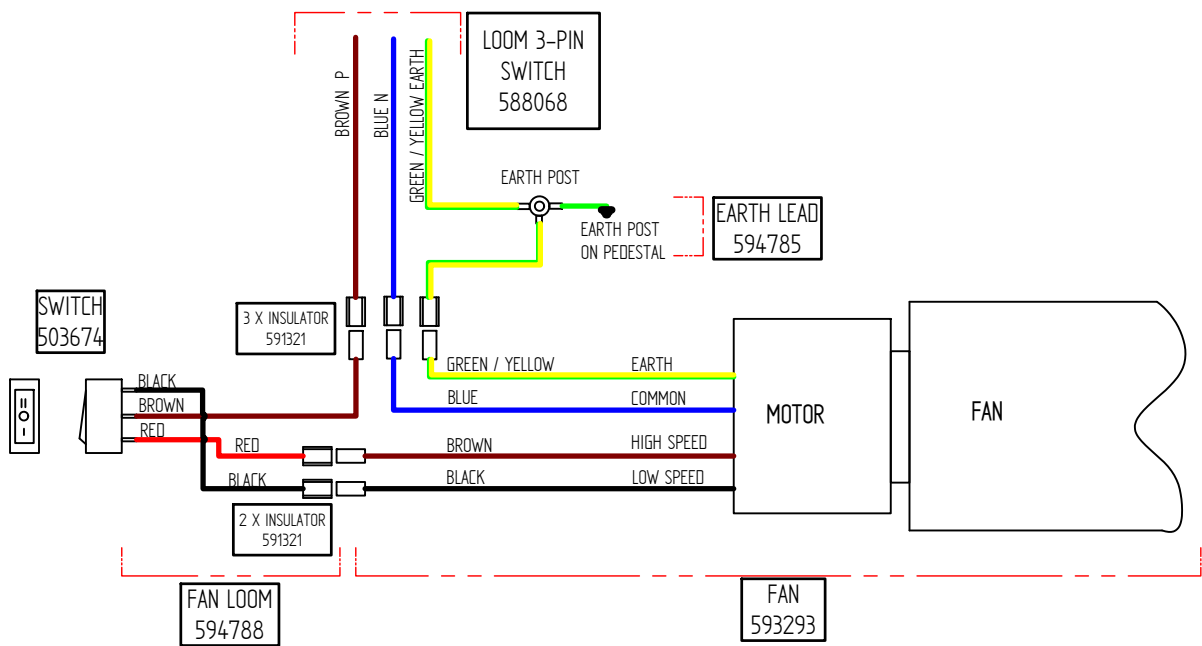

FAN BOX ASSEMBLY

When ordering PLEASE QUOTE PART ID, MODEL Number & DESCRIPTIONS, NOT ITEM Number
determining left hand side from viewing position

R5000 FAN BOX ASSAMBLY: 983916				
Item	Part ID	Models	Descriptions	Qty
		983917		
1	983237	P02	R5000 FAN CASING	1
2	983238	P02	R5000 FAN BACKING PANEL	1
3	994794	-	SHIELD FAN PANEL FERGAS F3000	1
4	524002	-	RIVET; 73 AS 4-3	3
5	521033	-	SCREW; M5X16 PAN POZI BLK	3
6	522106	-	NUT; HEX STD M5 ZP	2
7	522305	-	NUT; NYLOCK M5 ZP	3
8	523000	-	WASHER; FLAT 3/16"X1/2"X18G ZP	2
9	523028	-	WASHER; FLAT M5 BRS	1
10	523204	-	WASHER; STAR M5 EXT	1
11	529201	-	CLAMP; CABLE 16 LITTLE GRIPPER	1
12	529402	-	GROMMET; 14X6	4
14	593293	-	FAN-2 SP TANG W/F INB FERGAS 76118	1
15	521645	-	SCREW; S/T 8GX1/2" MUSH FLANGE POZI BLK	4
16	521045	-	SCREW; M6X10 PAN POZI BLK	4
17	983278	-	R5000 A/S SOFTWOOD NZ FAN	1

When ordering PLEASE QUOTE PART ID, MODEL Number & DESCRIPTIONS, NOT ITEM Number
determining left hand side from viewing position