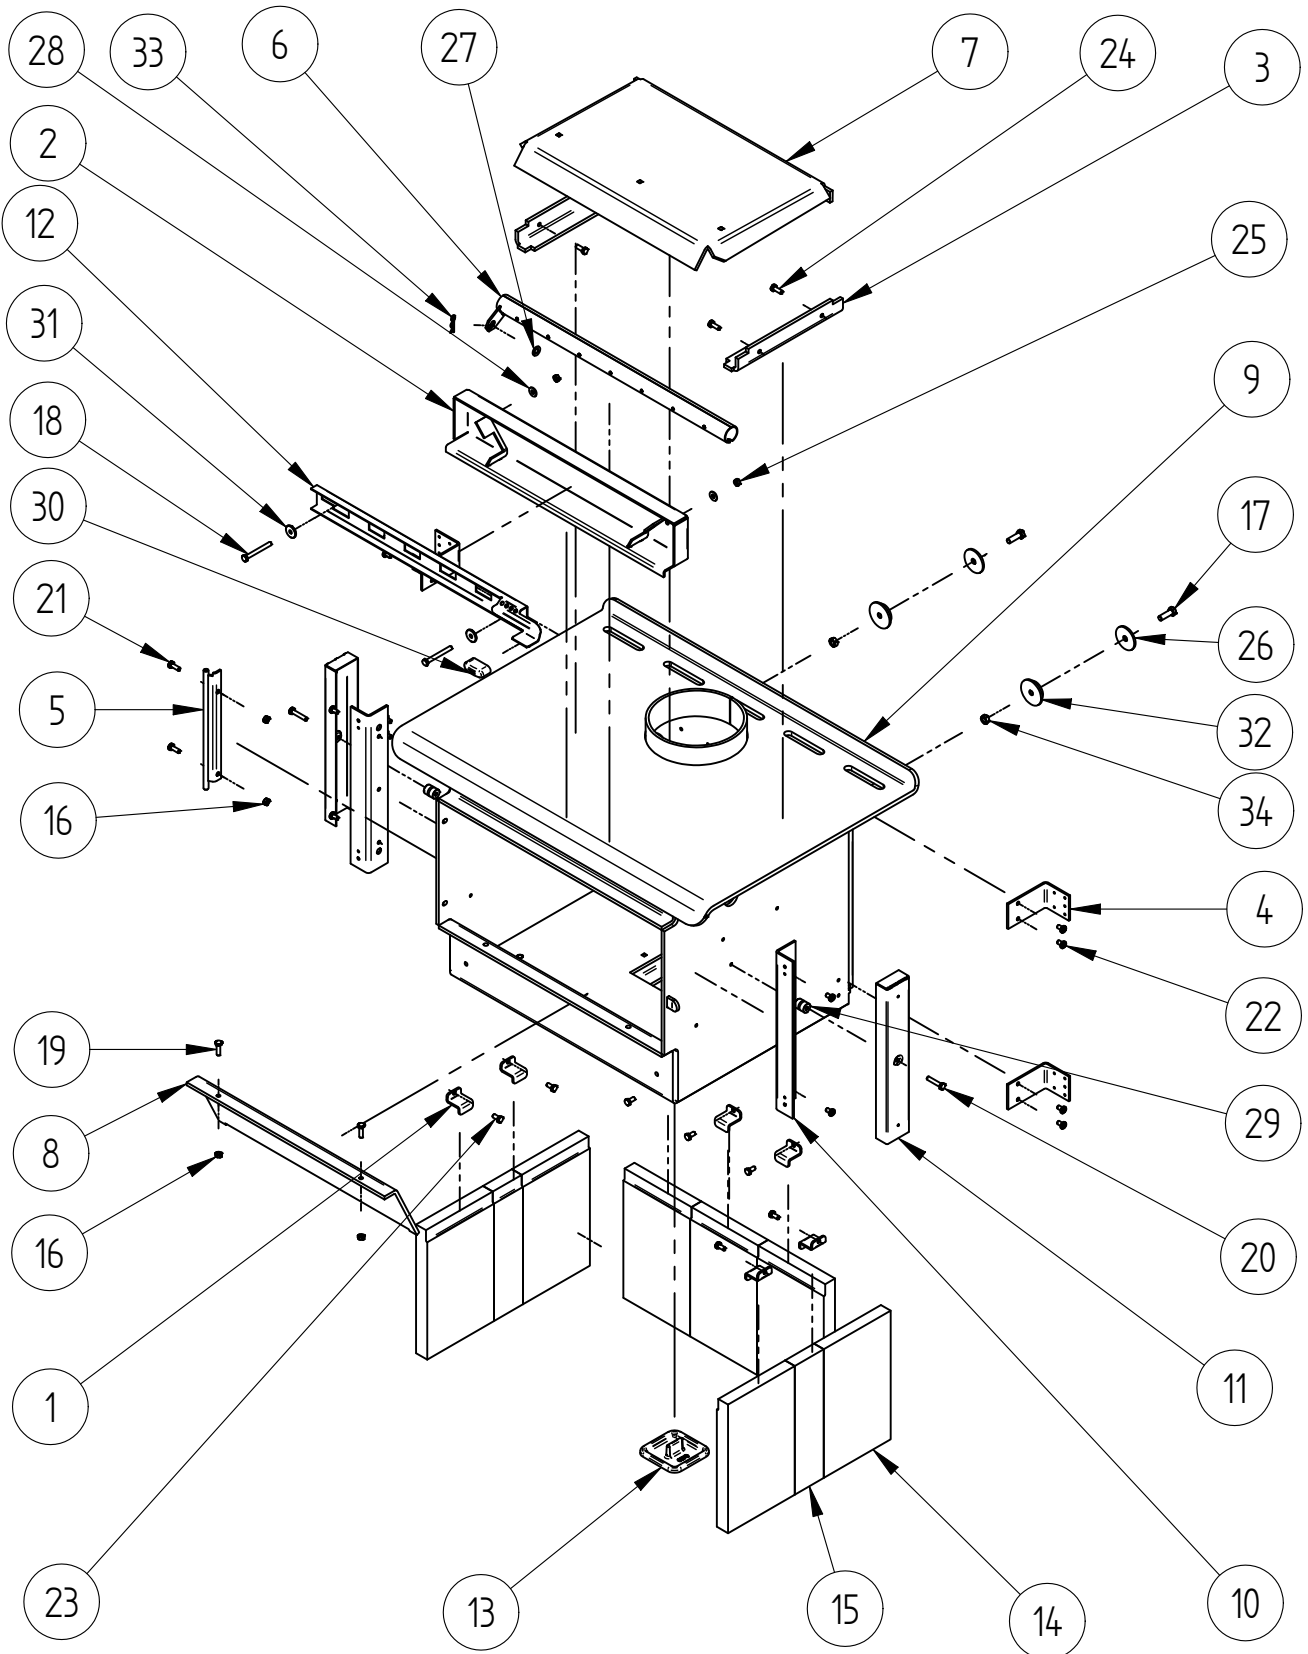

AIRSLIDE, BAFFLE, BRICKS AND FIREBOX

When ordering PLEASE QUOTE PART ID, MODEL Number & DESCRIPTIONS, NOT ITEM Number
determining left hand side from viewing position

AIRSLIDE, BAFFLE, BRICKS AND FIREBOX				
Item	Part ID	Models	Descriptions	Qty
		983917		
1	HBA00118	-	HBA BRICK RETAINER	7
2	983222	-	AIR DEFLECTOR ASSY	1
3	983227	-	R5000 BAFFLE SUPPORT	2
4	KRR00130	-	KRR REAR BODY MOUNT BRKT	4
5	MICAC190	-	MIC DOOR HINGE ASSEMBLY	1
6	993338	-	TUBE-SEC AIR ASY,21 X 4.0mm R5000 RURAL	1
7	983281	-	R5000 BAFFLE WELDED SUB ASSY AUS	1
8	983240	-	R5000 F/BOX LOWER PLATE	1
9	983201	-	R5000 FIREBOX ASSY NZ	1
10	MIR00183	-	MIR DOOR RIDDLE	2
11	MIC00123	-	MIC SEC AIR CHANNEL	2
12	983351	-	R5000 RURAL AIRSLIDE NZ	1
13	683019	-	ASH DUMP CAP, OSB1600	1
14	MIC00354	-	MIC BRICK	7
15	MIC00355	-	MIC BRICK HALF	2
16	522107	-	NUT; HEX STD M6 BLK	4
17	521067	-	SCREW; M8X25 HEX ZP	2
18	520002	-	BOLT; M6X55 HEX ZP	2
19	521054	-	SCREW; M6X20 HEX ZP	2
20	521059	-	SCREW; M6X30 HEX ZP	2
21	521052	-	SCREW; M6X16 HEX BLK	2
22	521046	-	SCREW; M6X10 PAN POZI ZP	12
23	521075	-	SCREW; M6X12 HEX ZP	7
24	521076	-	SCREW; M6X16 HEX ZP	4
25	522117	-	NUT; HEX STD M6 ZP	2
26	523035	-	WASHER; FLAT M8X22X3 HVY ZP	2
27	523018	-	WASHER; FLAT 5/16"X5/8" BLK	1
28	523036	-	WASHER; FLAT 1/4"X5/8" BLK	2
29	HBA00129	-	HBA AIR DEFLECTOR SPACER	2
30	593568	-	AIR SLIDE KNOB PUSH ON	1
31	MIC00083	-	LOGAIRE METRO AIR SLIDE SPACER	2
32	684089	-	PLUG, 34DIAPITTS/FATSO/WFIRE	2
33	526101		CLIP; R-CLIP 1.8 DIA ST	1
34	522118		NUT; HEX STD M8 ZP	2

When ordering PLEASE QUOTE PART ID, MODEL Number & DESCRIPTIONS, NOT ITEM Number
determining left hand side from viewing position